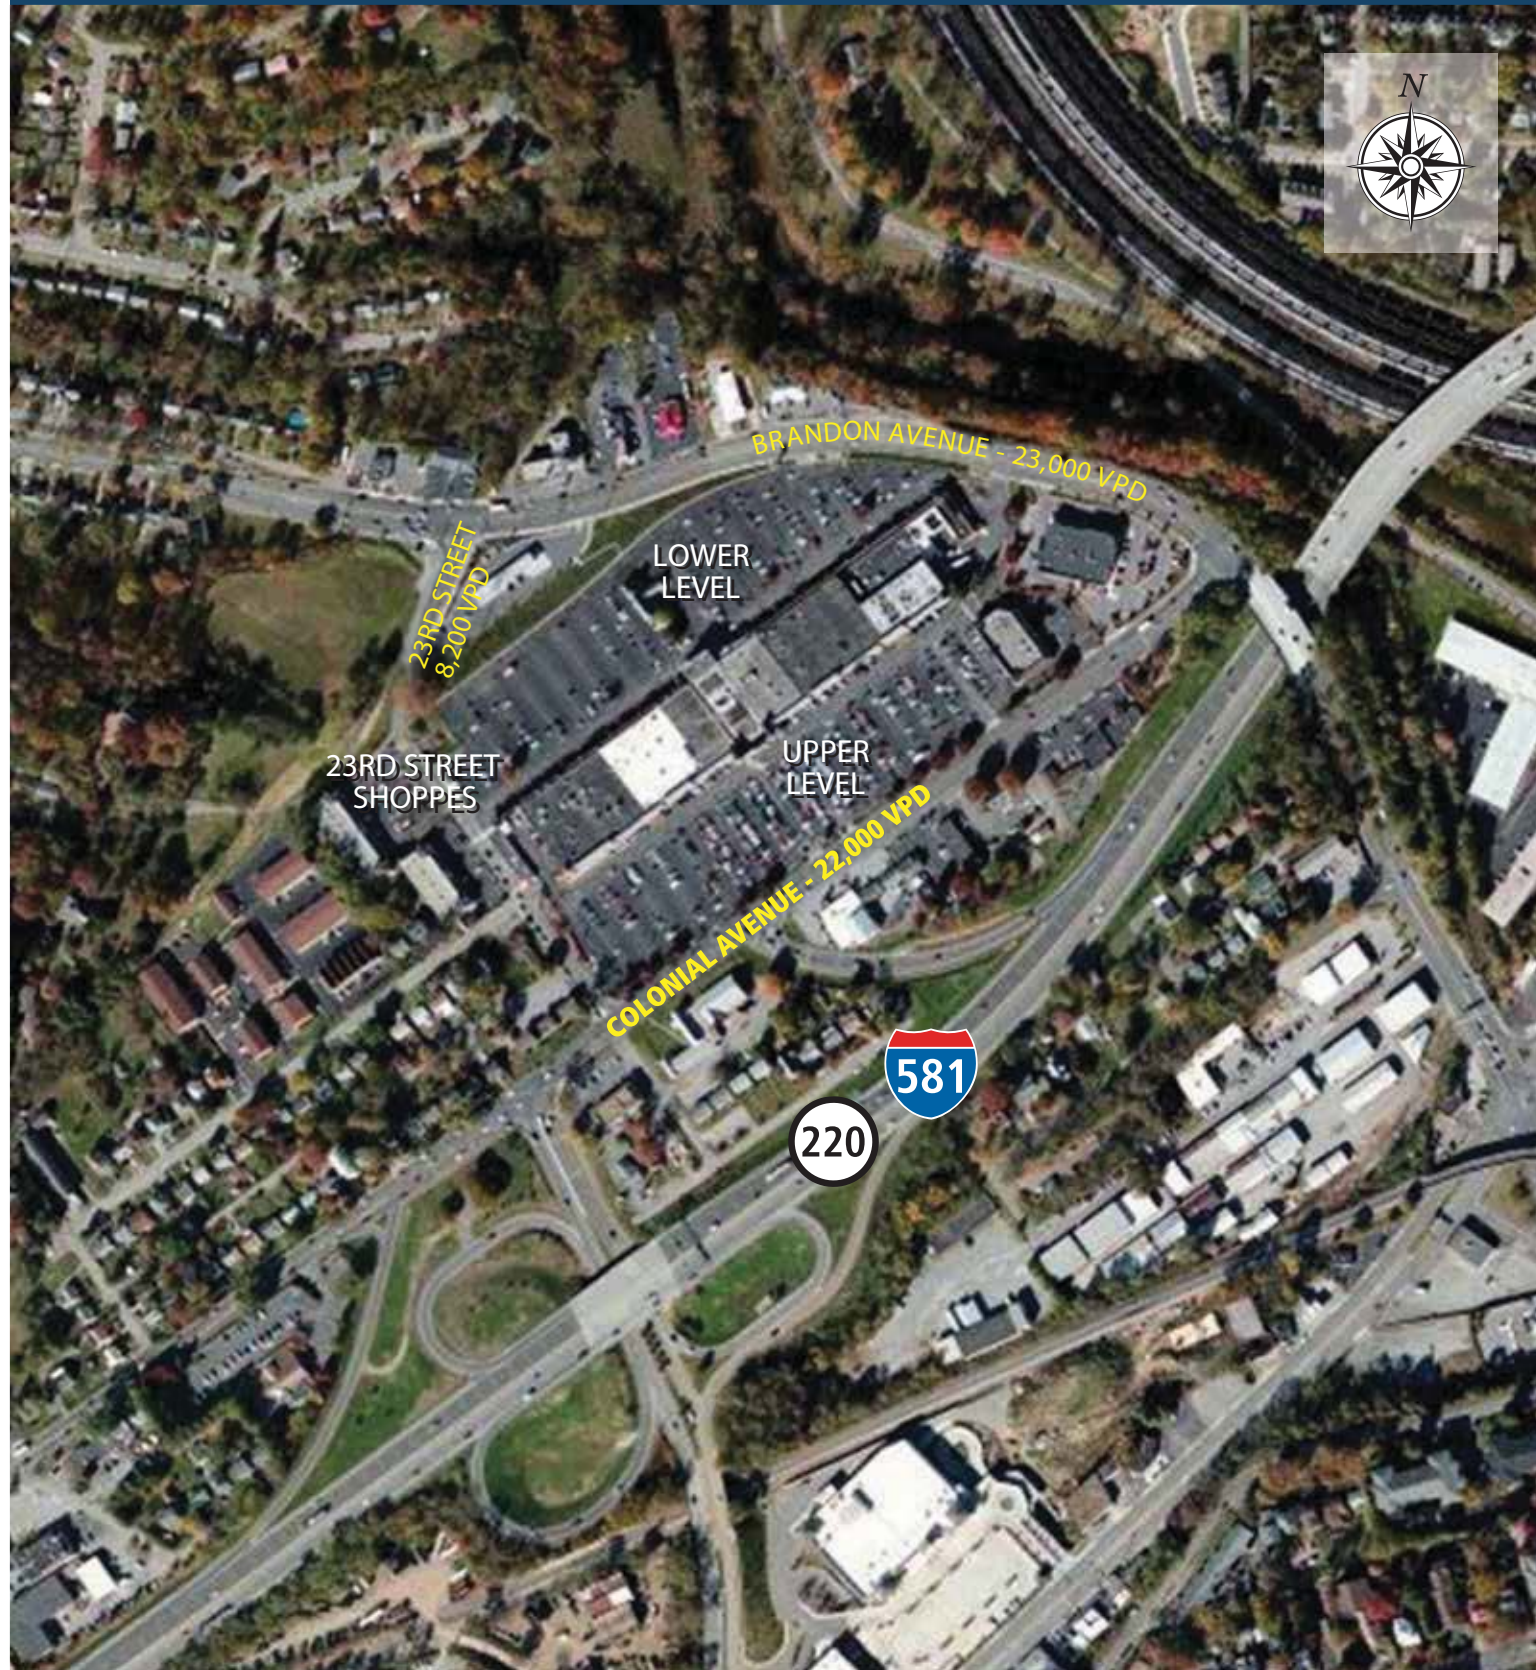

RAPPAPORT

TOWERS SHOPPING CENTER
Roanoke, VA

CONTACT: Will Collins • wcollins@rappaportco.com • (T) 571.382.1225

8405 Greensboro Drive | 8th Floor | McLean, VA 22102-5121 | (T) 571.382.1290 | (F) 571.382.1210 | rappaportco.com